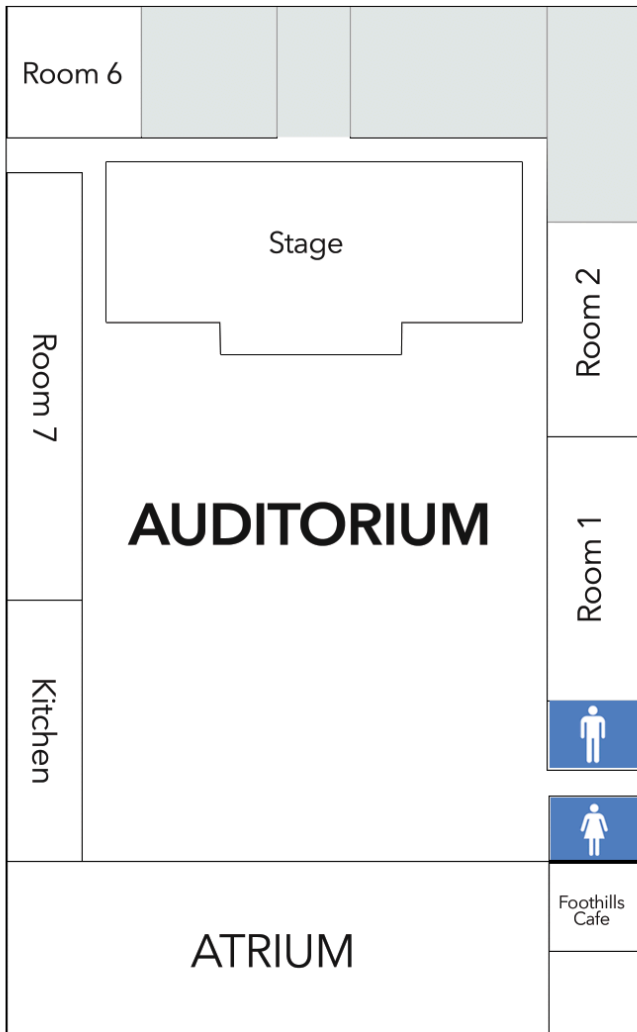

OUR CAMPUS

2380 MERRYCHASE DR. CAMERON PARK, CA

CHAPEL

PLAYGROUND

PATIO