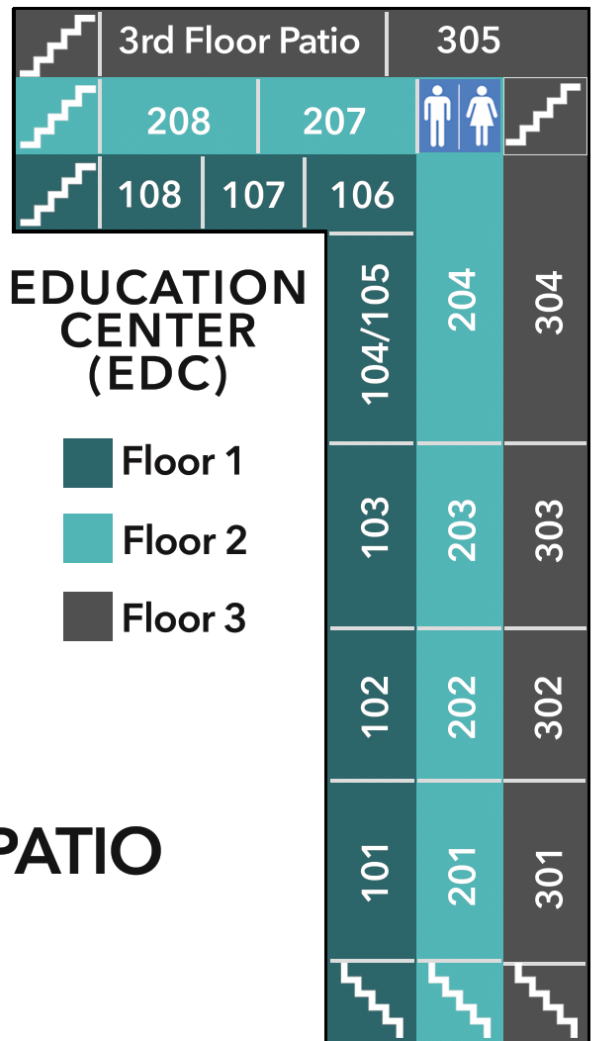

OUR CAMPUS

2380 MERRYCHASE DR. CAMERON PARK, CA

CHAPEL

PLAYGROUND

PATIO